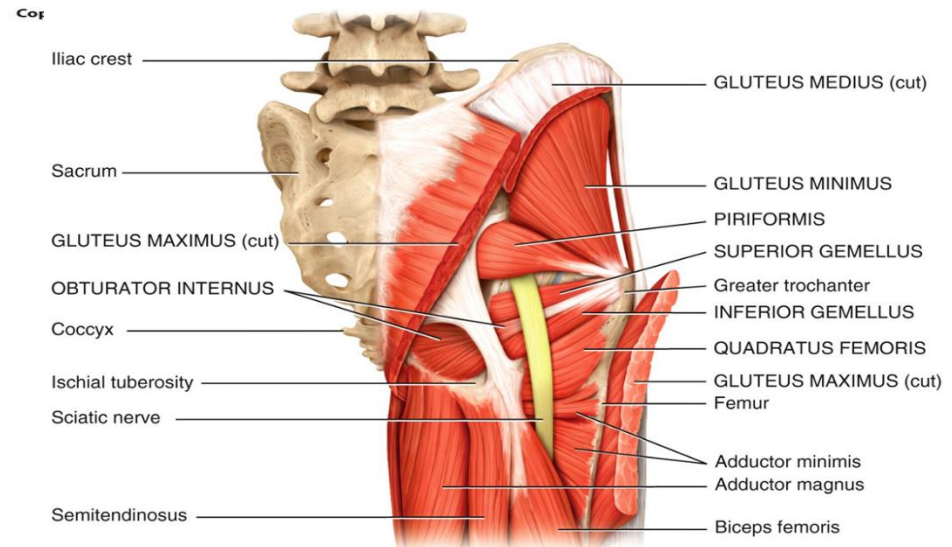

Iliopsoas Muscle:

iliacus:

Origin: iliac fossa

Insertion: lesser trochanter of femur.

Function: flexes thigh at hip joint

Psoas major Muscle:

Origin: lumbar vertebrae

Insertion: lesser trochanter of femur.

Function: flexes thigh at hip joint

Function of Iliopsoas Muscle: flexes thigh at hip joint

Muscles of the Gluteal Region That

Move the Femur

■ Gluteus muscles:

1. Gluteus Maximus
2. Gluteus Medius
3. Gluteus Minimus

■ maximus **extends** thigh at hip joint & **laterally** rotates thigh.

■ medius & minimus **abduct** thigh at hip joint & **medially** rotate thigh.

(b) Posterior superficial view

(c) Posterior deep view

Medial (adductor) compartment of thigh:

- Adductor longus
- Adductor magnus
- Gracilis

adduct thigh at hip joint

(a) Anterior superficial view (the femoral triangle is indicated by a dashed line).
Copyright © 2014 John Wiley & Sons, Inc. All rights reserved.